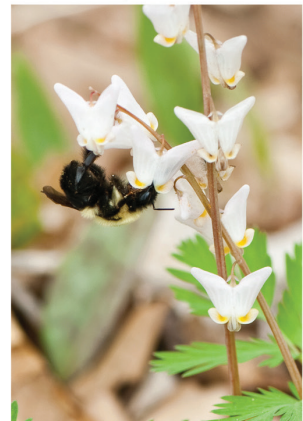

SUPPORT NATIVE BEES

Shade

Jacob's Ladder
Polemonium reptans

Cicely
Osmorhiza spp.

Virginia Waterleaf
Hydrophyllum virginianum

Bishop's Cap
Mitella diphylla

Violets
Viola spp.

Solomon's Seal
Polygonatum spp.

Zigzag Goldenrod
Solidago flexicaulis

Wild Geranium
Geranium maculatum

Large-Leaved Aster
Eurybia macrophylla

Bellworts
Uvularia spp.

Dutchman's Breeches
Dicentra cucullaria

Bloodroot
Sanguinaria canadensis