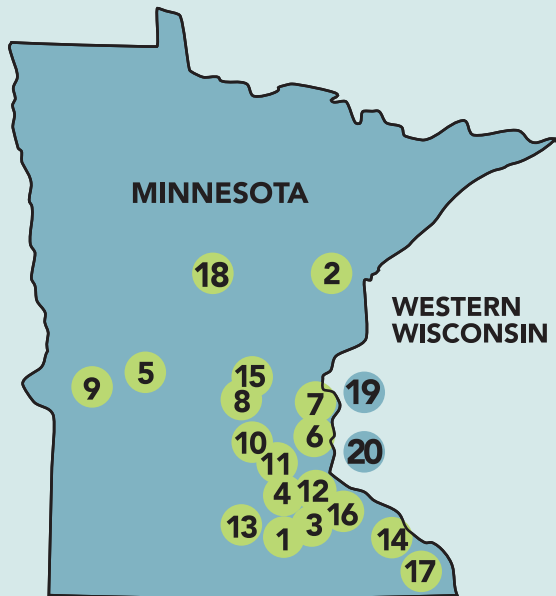

NATIVE PLANT NURSERIES

1 Blazing Star Gardens: Owatonna

Phone: 507-402-8337

Email: blazingstargardens@gmail.com

Web: www.blazingstargardens.com

d, i, m

2 Boreal Natives: Cloquet

3943 Munger Shaw Road, Cloquet, MN 55720

Phone: 218-729-7001

Email: borealnatives@prairieresto.com

Web: prairieresto.com/boreal_natives.shtml

d, i, m

3 Sogn Valley Farm: Cannon Falls

Phone: 763-614-8853

Email: dana@sognvalleyfarm.com

Web: www.sognvalleyfarm.com

Purchase at events & St. Paul Farmers' Market

4 Ecoscapes Sustainable Landscaping: Burnsville

Phone: 612-965-0848

Email: info@ecoscapess1.com

Web: www.ecoscapess1.com

d, i, m

WILD ONES MISSION

Educating the public about the benefits of preserving and restoring biodiversity of our native plant communities, beginning in our own yards and gardens.

WILD ONES CHAPTERS IN MN

Duluth: Arrowhead Chapter

www.arrowhead.wildones.org

facebook.com/Arrowhead-Chapter-Wild-Ones

Northfield: Northfield Prairie Partners Chapter

www.northfield.wildones.org

Eden Prairie: Prairie Edge Chapter

www.prairieedge.wildones.org

facebook.com/WildOnesPrairieEdge

Richfield: Twin Cities Chapter

www.wildonestwincities.org

facebook.com/WildOnesTwinCities

St. Cloud: St. Cloud Chapter

320-356-9462, bjohnson@csbsju.edu

Stillwater: St. Croix Oak Savanna Chapter

www.stcroixoaksavanna.wildones.org

facebook.com/WildOnesStCroixOakSavanna

Roseville: Big Rivers Big Woods Chapter

www.bigriverbigwoods.wildones.org

facebook.com/Wild-Ones-Big-River-Big-Woods

WILD ONES ANNUAL DESIGN WITH NATURE CONFERENCE

Held yearly in February.

More information:

www.designwithnatureconference.org

Print version January 2018